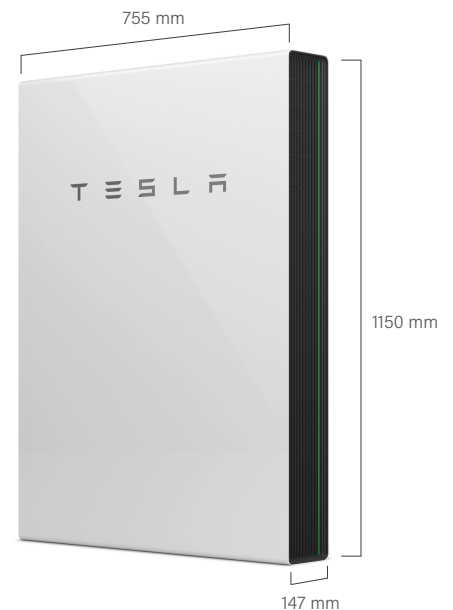

TESLA POWERWALL Backup Package

Powerwall is a home battery system that turns your home's solar panels into an all day resource, increasing self-consumption of solar while also offering back up in the event of an outage. Powerwall enables more of your home's electricity use to come from solar, which enhances solar functionality and reduce energy cost.

- For Single Phase Meter
- 1 Active Wire + 1 Neutral Wire
- Less Complex Wiring Layout
- For Standard Home and Small Business

Fully Installed **$1X,XXX**

Due to Powerwall global demand we recommend allowing 6–9 months for fulfilment of new orders. The challenges around supply chain and logistic delays are still-being felt and are likely to continue for the remainder of this year.

Join the Energy Revolution

Store

Store unused solar in Powerwall instead of sending to the grid

Control

Monitor and control your home energy with the Tesla App

Power

Your home is powered by solar 24/7

Protect

Your home is protected during a power outage

Package Includes

Powerwall 2 (1 unit), Tesla Gateway 2 (1 unit), Full Installation

Spec

13.5 kWh
Usable Capacity

114 kg
Weight

7 kW
Peak Power

10 years
Scalability

5 kWh
Continuous Power

x10 Powerwalls
Warranty

*Extra charge will be applied if Installation site exceed 100 km from postcode 4110 ($1.00 per km extra).

Our goods come with guarantees that cannot be excluded under the Australian Consumer Law. You are entitled to a replacement or refund for a major failure and for compensation for any other reasonably foreseeable loss or damage. You are also entitled to have the goods repaired or replaced if the goods fail to be of acceptable quality and the failure does not amount to a major failure. T&C applied, for more information please refer to our website <https://everysolar.com.au/terms-conditions/>